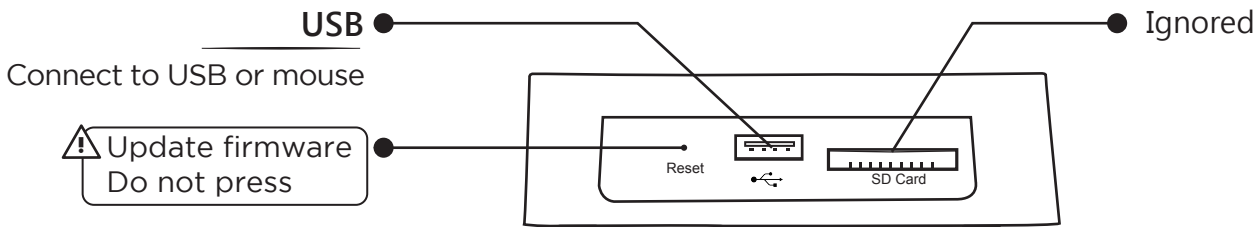

Livebox PRO Installation Guide

Download Manuals
<http://manual.blueeyes.com.tw>

Installation

Front

Back

Side

IP Setting

⚠ Please use mouse to do the related settings
 Insert the USB of mouse to the left side.

- 1 After computer starts up, please click
- 2 Choose **【SETTING】** to modify the settings
- 3 Enter network settings
- 4 Click **【APPLY】** to save the settings

SETTING	
Password	_____
Connect type	_____
AP ssid	Livebox_001
STATIC IP	192.168.1.51
GATEWAY	192.168.1.1
SUB MASK	255.255.255.0
LIVE	<input checked="" type="radio"/> Real Time <input type="radio"/> General <input type="radio"/> Smooth
Title	<input type="checkbox"/> ON
Time	<input type="checkbox"/> ON
Clean Log	
APPLY	CANCEL