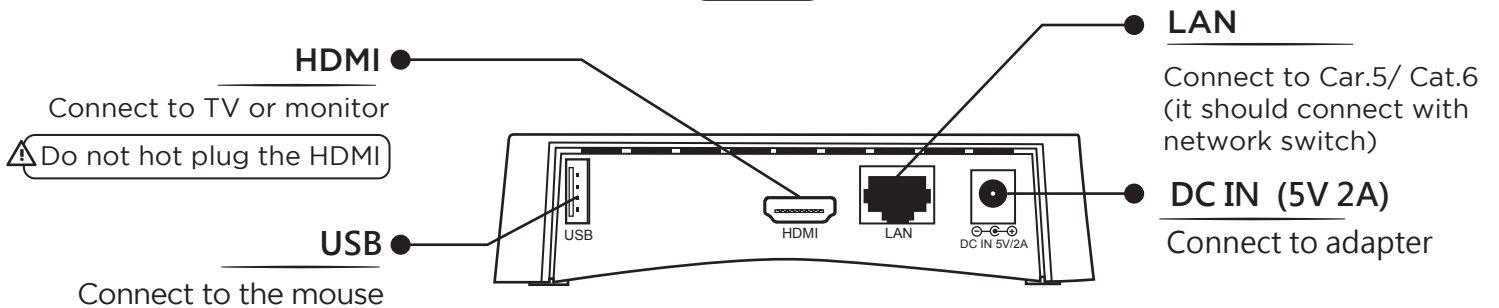

Livebox PRO Installation Guide

Download Manuals
<http://manual.blueeyes.com.tw>

Installation

Front

Back

Side

IP Setting

⚠ Please use mouse to do the related settings
 Insert the USB of mouse to the left side.

- 1 After computer starts up, please click
- 2 Choose **【SETTING】** to modify the settings
- 3 Enter network settings
- 4 Click **【APPLY】** to save the settings

SETTING	
Password	_____
Connect type	_____
AP ssid	Livebox_001
STATIC IP	192.168.1.51
GATEWAY	192.168.1.1
SUB MASK	255.255.255.0
LIVE	<input checked="" type="radio"/> Real Time <input type="radio"/> General <input type="radio"/> Smooth
Title	<input type="checkbox"/> ON
Time	<input type="checkbox"/> ON
Clean Log	
APPLY	CANCEL