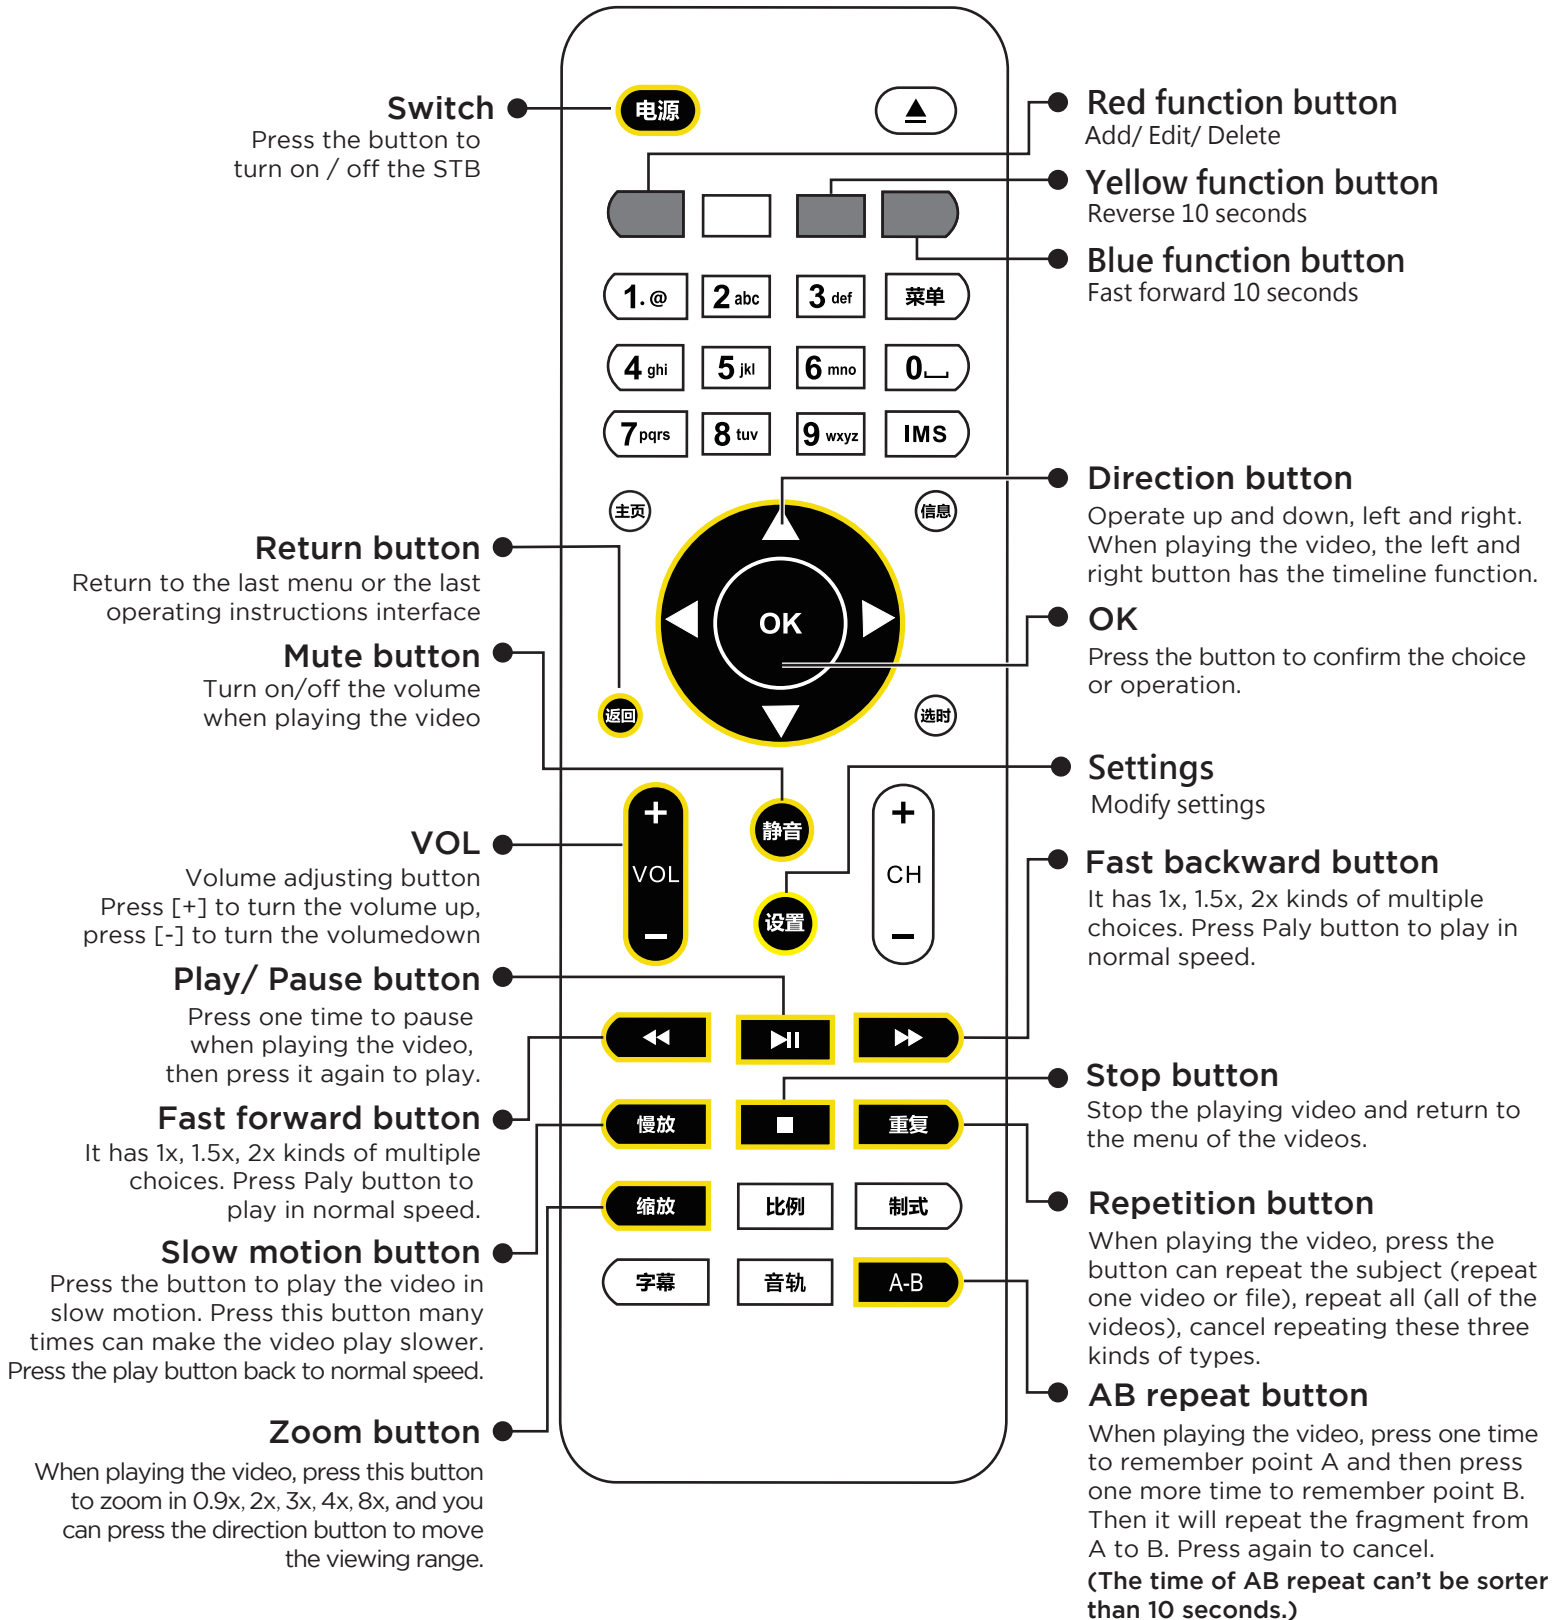

Teacher's Remote Control for STB Player box

Download Manuals
<http://manual.blueeyes.com.tw>

To avoid the infrared ray disturbance, we advise you to stay within **10 cm** when using the remote control.