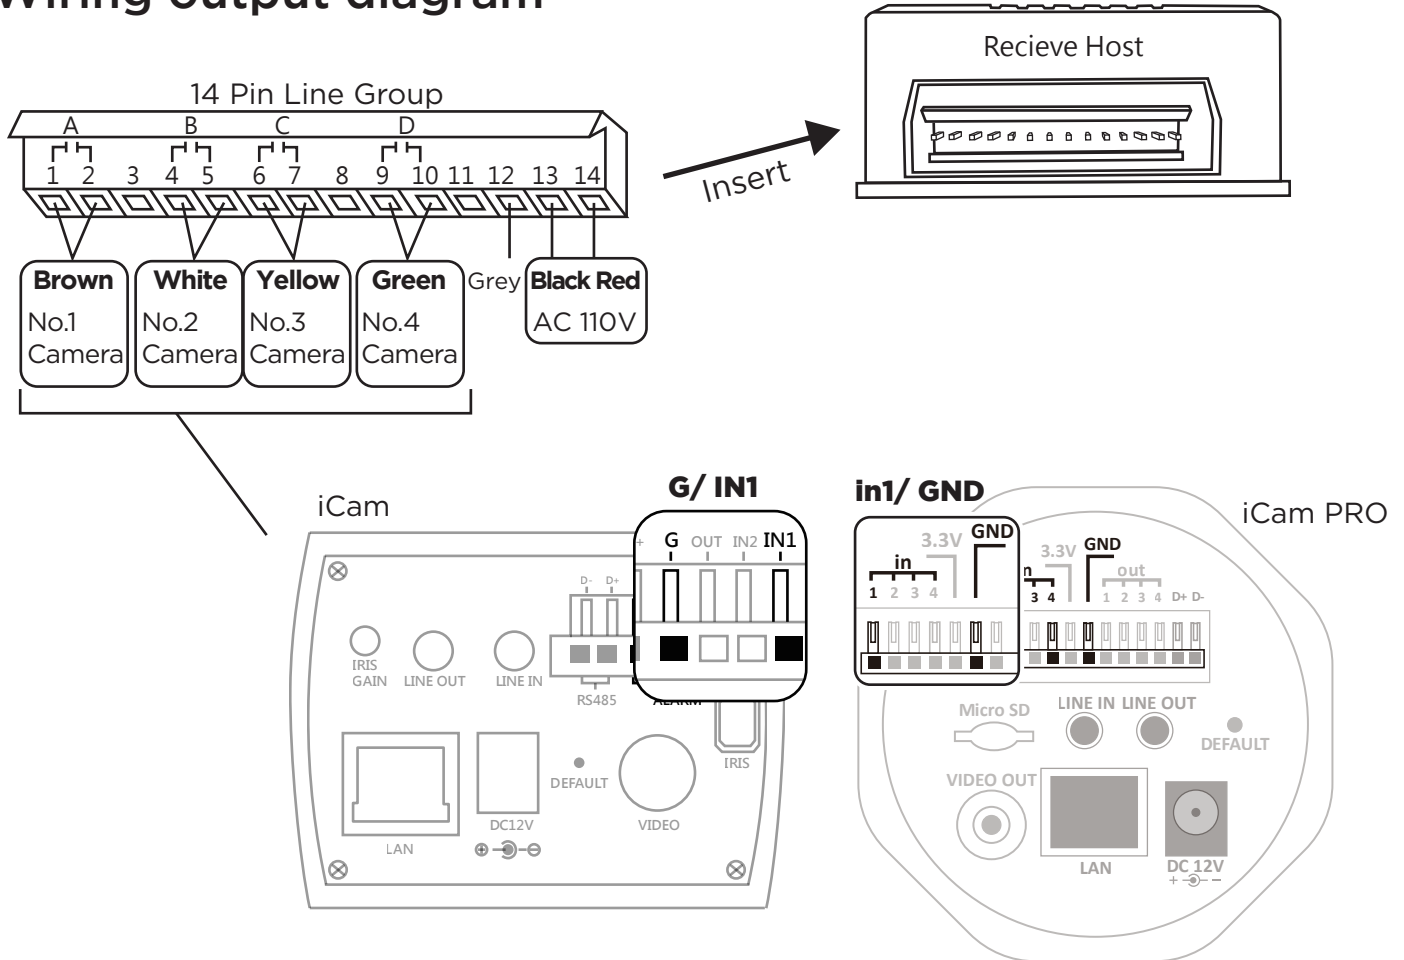

# iFollow DCM Installation Guide

Download Manuals  
<http://manual.blueeyes.com.tw>

One control module supports four iCams/iCam PROs. Users can switch camera via control module.

## ■ Wiring output diagram

## ■ Wireless Control