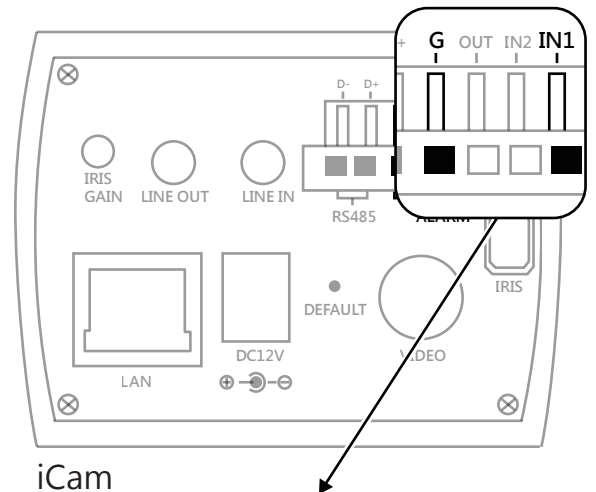

Linear Sensor Installation Guide

Download Manuals
<http://manual.blueeyes.com.tw>

Install location

Board Writing

When the bottom of the board is **HIGHER** than teacher's waist

When the bottom of the board is **LOWER** than teacher's waist

Install location of linear is like below :

Cooking

Connection

iCam

IN1/ G

Linear Sensor

in1/ GND

iCam PRO