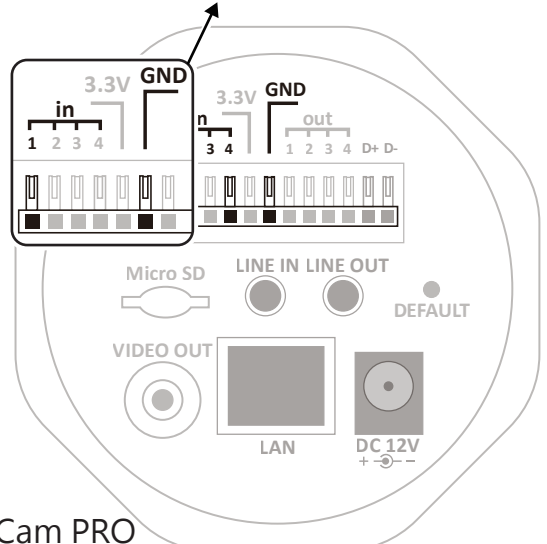

Linear Sensor Installation Guide

Download Manuals
<http://manual.blueeyes.com.tw>

Install location

Board Writing

When the bottom of the board is **HIGHER** than teacher's waist

When the bottom of the board is **LOWER** than teacher's waist

Install location of linear is like below :

Cooking

Connection

iCam

IN1/ G

Linear Sensor

in1/ GND

iCam PRO