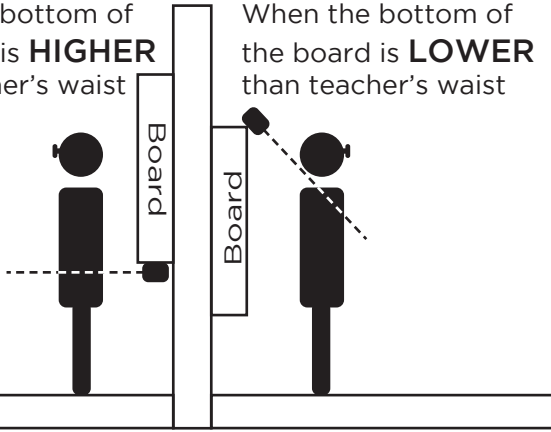

Linear Sensor Installation Guide

Download Manuals
<http://manual.blueeyes.com.tw>

Install location

Board Writing

When the bottom of the board is **HIGHER** than teacher's waist

When the bottom of the board is **LOWER** than teacher's waist

Install location of linear is like below :

Cooking

Connection

iCam

IN1/ G

Linear Sensor

in1/ GND

iCam PRO