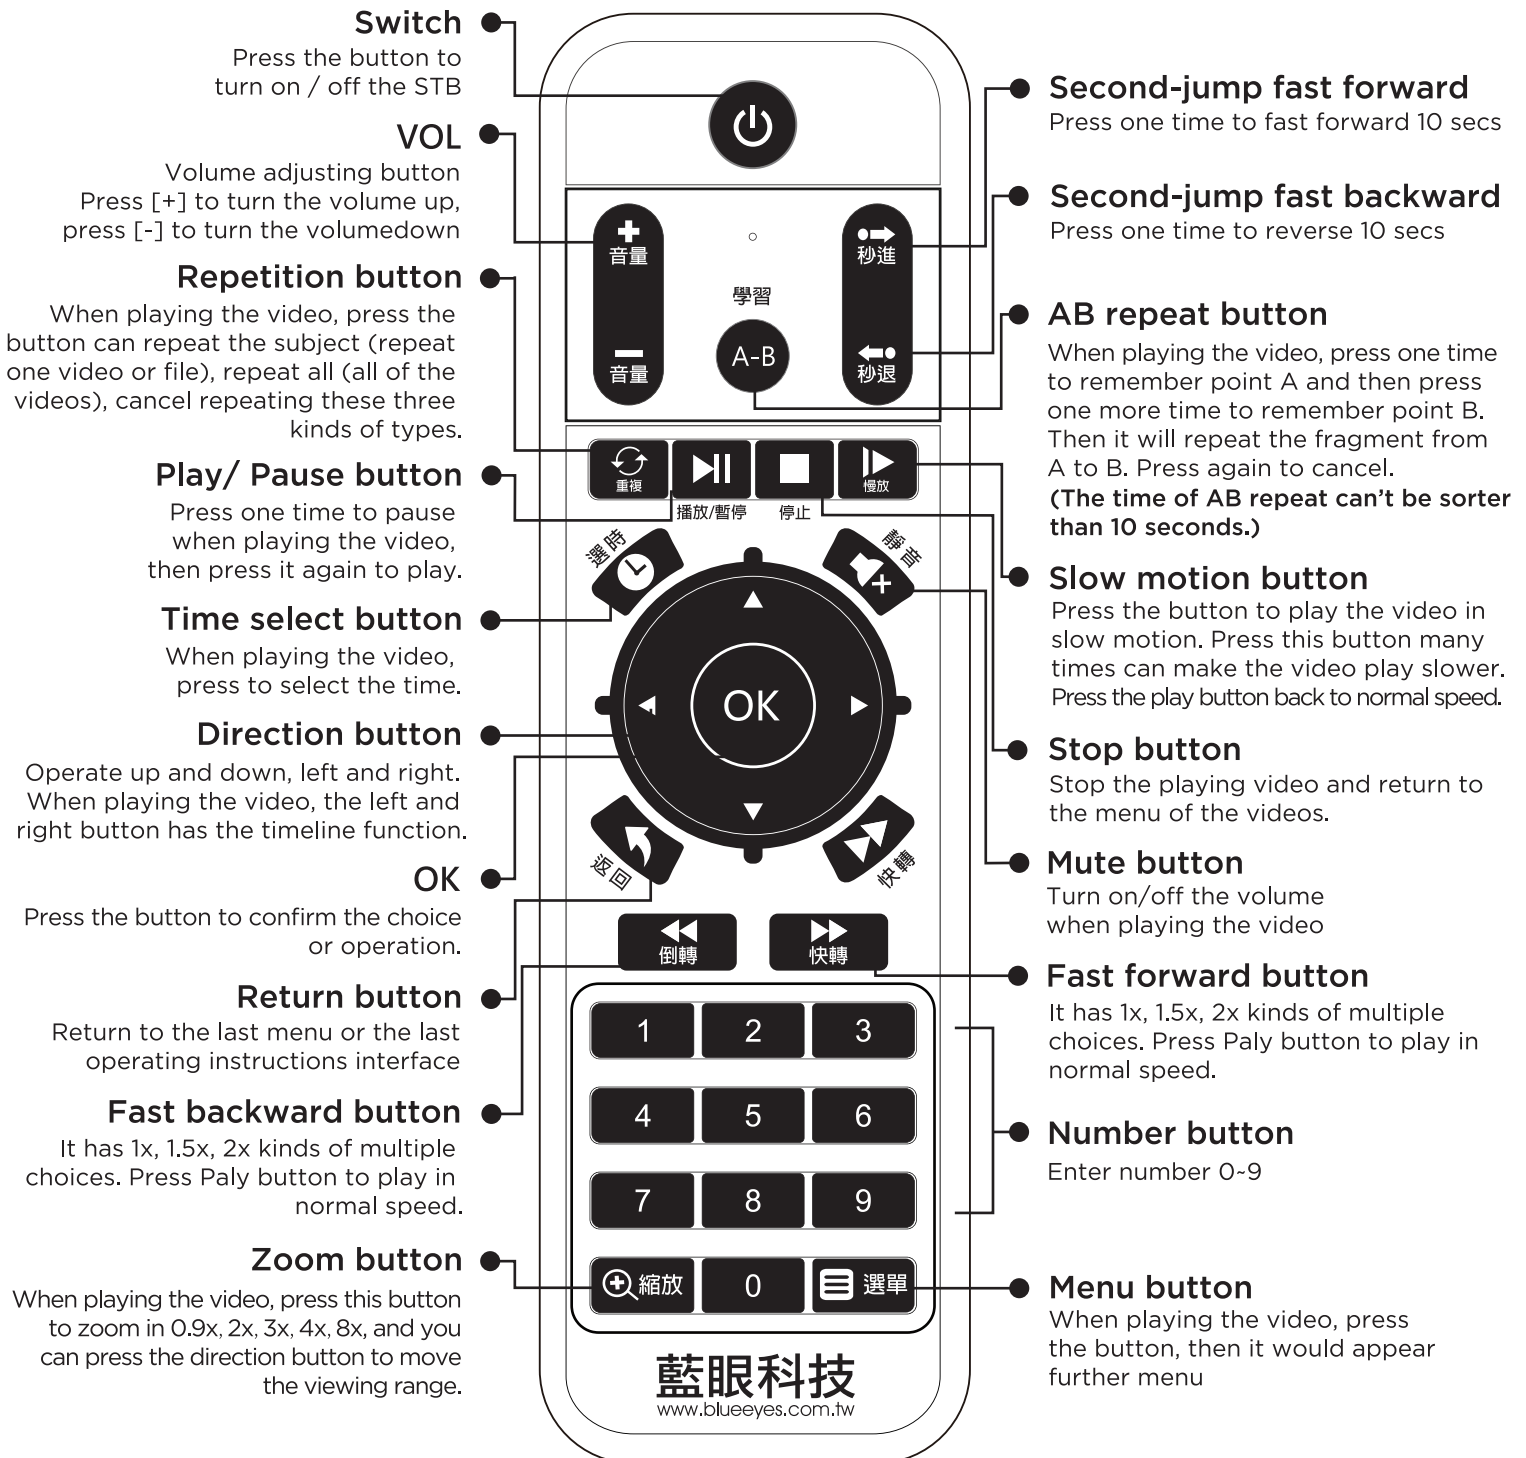

Remote Control for STB Player Box

Download Manuals
<http://manual.blueeyes.com.tw>

To avoid the infrared ray disturbance, we advise you to stay within **10 cm** when using the remote control.